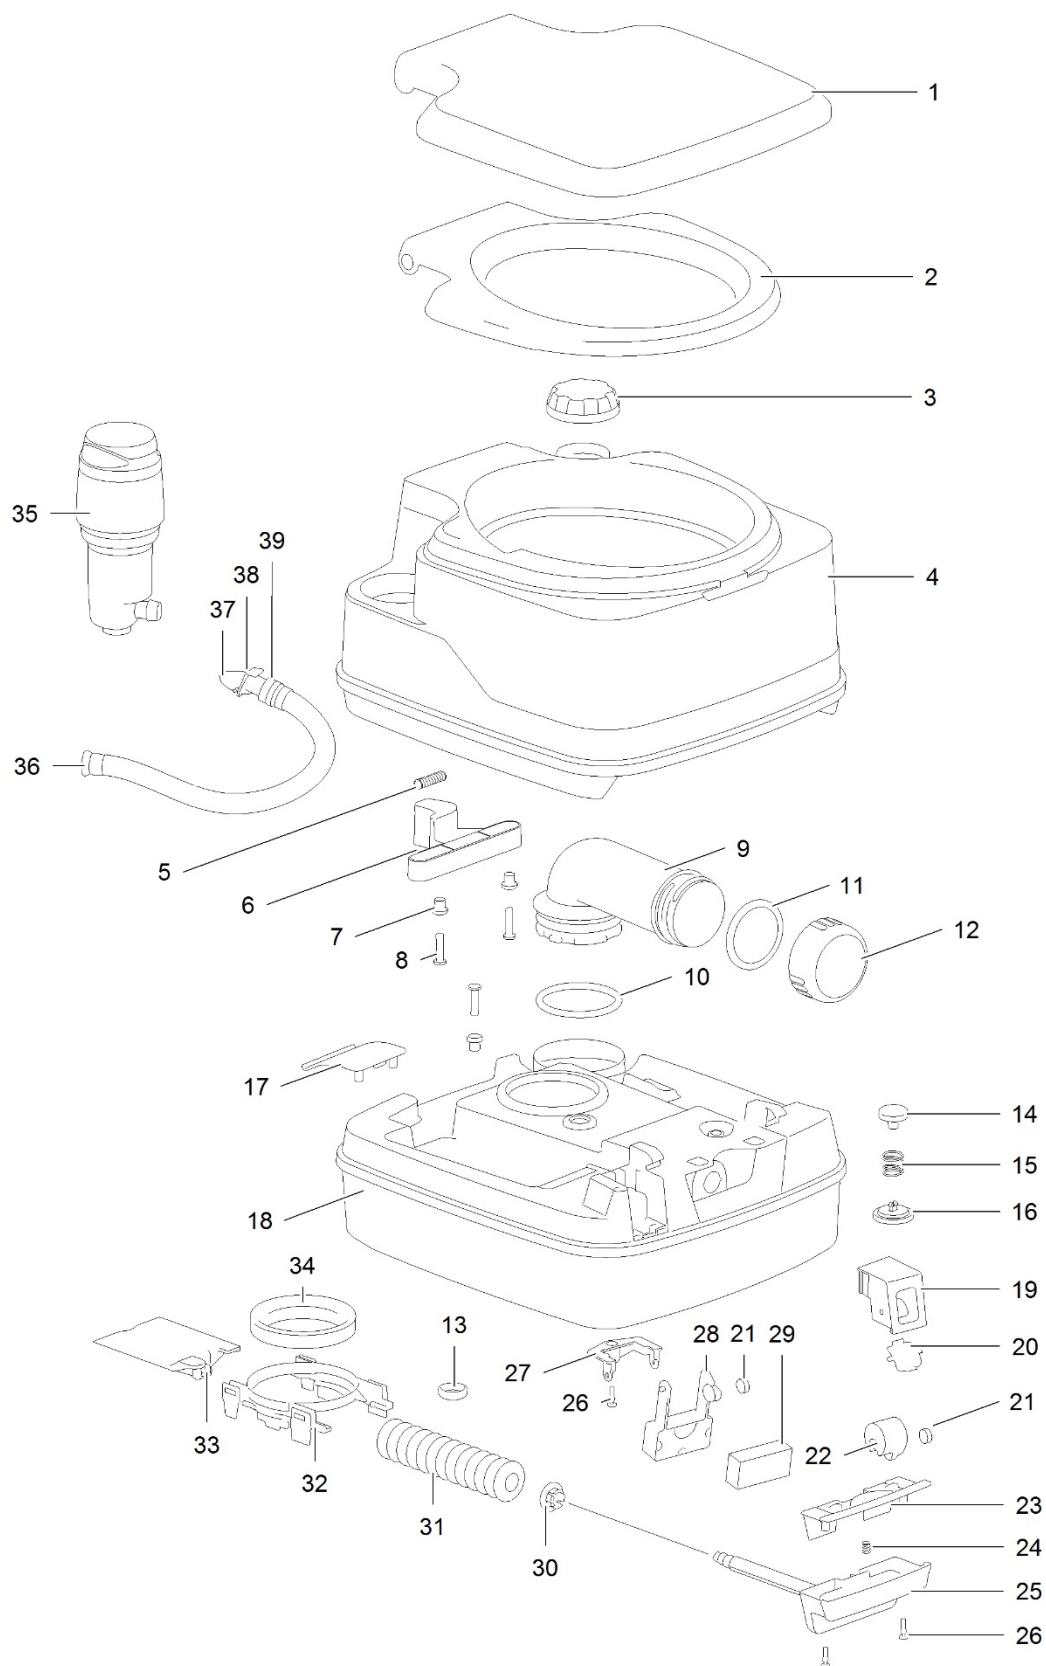

LE914_Portia Potti Qube 145-165

		Spare part number	Spare part number	Colours available
1	Cover		92903	66, 68, 111, 130, 133
2	Seat			
3	Water fill cap	92905		66, 68, 111, 130, 133
4	Flush-water tank			
5	Spring			
6	Clasp			
7	Clasp spacer			
8	Screw			
9	Pour out spout		92907	07, 38, 74, 132
10	O-ring			
11	Seal	92906		111
12	Cap pour out spout			
13	Vent seal	07102		
14	Vent button		92407	111
15	Spring			
16	Vent button seal			
17	Clip			
18	Waste-holding tank			
19	Cover valve handle			
20	Spring valve handle			
21	Valve handle			
22	Screw			
23	Float retainer			
24	Float arm			
25	Foam			
26	Bushing slotted			
27	Boot seal			
28	Retainer blade			
29	Blade			
30	Lipseal	07101		
31	Bellow	07862		62
32	Tubing			
33	Check valve body/flapper			
34	Flush tube			
35	Nozzle			
36	O-ring			
37	Spring/plunger			

LE915_Portia Potti Qube 335-345-365_0514-V01

		Spare part number	Spare part number	Spare part number	Colours available
1	Cover		92904	92903	66, 68, 111, 130, 133
2	Seat		<i>PPQ335</i>	<i>PPQ345-365</i>	
3	Water fill cap	92905			66, 68, 111, 130, 133
4	Flush-water tank				
5	Spring				
6	Clasp				
7	Clasp spacer				
8	Screw				
9	Pour out spout			92907	07, 38, 74, 132
10	O-ring				
11	Seal		92906		111
12	Cap pour out spout				
13	Vent seal	07102			
14	Vent button		92407		111
15	Spring				
16	Vent button seal				
17	Clip				
18	Waste-holding tank				
19	Cover level indicator		92909 <i>PPQ335</i>	92908 <i>PPQ345-365</i>	07, 38, 74, 76, 132
20	Side glass level indicator				
21	Magnet				
22	Dial				
23	Cover valve handle				
24	Spring valve handle				
25	Valve handle				
26	Screw				
27	Float retainer				
28	Float arm				
29	Foam				
30	Bushing slotted				
31	Boot seal				
32	Retainer blade				
33	Blade				
34	Lipseal	07101			
35	Piston pump	92902 <i>PPQ335</i>	92901 <i>PPQ345-365</i>		66, 111, 130
36	Flush tube				
37	Nozzle				
38	O-ring				
39	Spring/plunger				