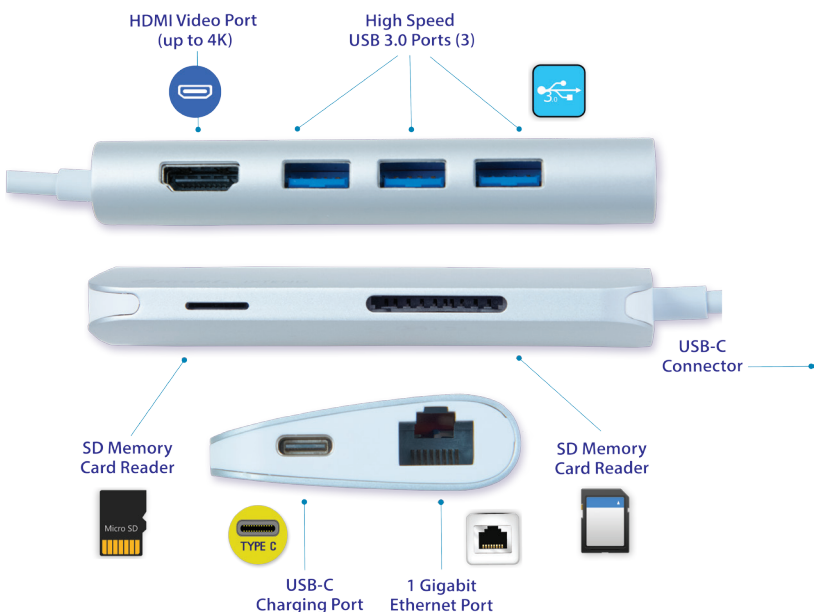

USB-C Multi-Port Hub

Mini Docking Station for Laptops & Chromebooks

Have a laptop or Chromebook with a USB-C port? The USB-C Multi-Port Hub provides the power of a desktop docking station in an ultra-portable size. Expand your reach. Connect to hard drives, printers, smartphones, cameras and more with the Hub's 3 high-speed USB 3.0 ports. Watch your movies and videos on monitors and flat screen TVs (up to 4K) using the HDMI port. Move photos with dual SD Memory Card Readers; or connect to local area networks with the Hub's 1-Gigabit Ethernet port.

RJ 45 Lan port supporting 10M/100M and 1000M data transmission)

Three USB 3.0 ports

supporting high-speed 5Gbps data transmission

SD Memory Card Reader

supporting SD/SDHC/SDXC/UHS-I memory cards up to 2TB

Micro SD Card Reader

supporting SD/SDHC/SDXC/UHS-I memory cards up to 2TB

Compatibility

Apple® laptops (OS X®)

Windows® Laptops

Chromebooks

Requires USB-C port

Have a Laptop or Chromebook? Instantly Add Multiple Ports:

USB Type-C-F Macbook in-line charging port/cable

HDMI 4K video port (UHD & HD)

Gigabit Ethernet Port (10M/100M/ 1000M transmission speeds)

Three USB3.0 ports

SD & Micro/SD memory card readers (SD SDHC SDXC UHS-I)