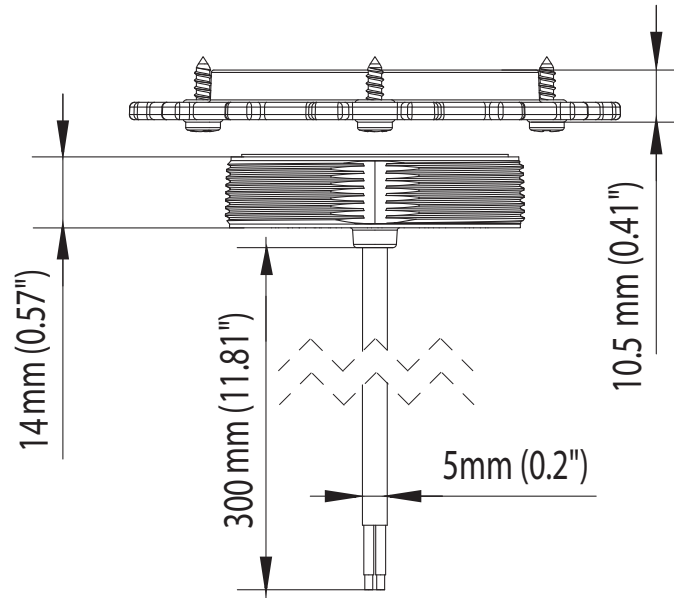

## Electrical info:

- Input Voltage Range: 10-30V DC (12/24V system)
- Input current max: 1.5A
- Output Power: 5W (5V,1A)
- Standby Power Draw : < 0.03W
- Qi, CE, FCC, ROHS Certified.

Waterproof Rating: IPX6

**SCANSTRUT**