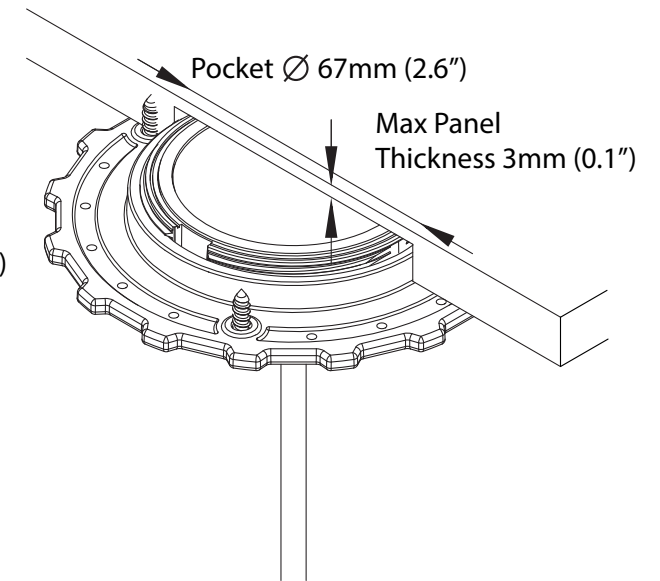

## Electrical info:

- Input Voltage Range: 10-30V DC (12/24V system)
- Input current max: 1.5A
- Output Power: 5W (5V,1A)
- Standby Power Draw : < 0.03W
- Qi, CE, FCC, ROHS Certified.

Waterproof Rating: IPX6