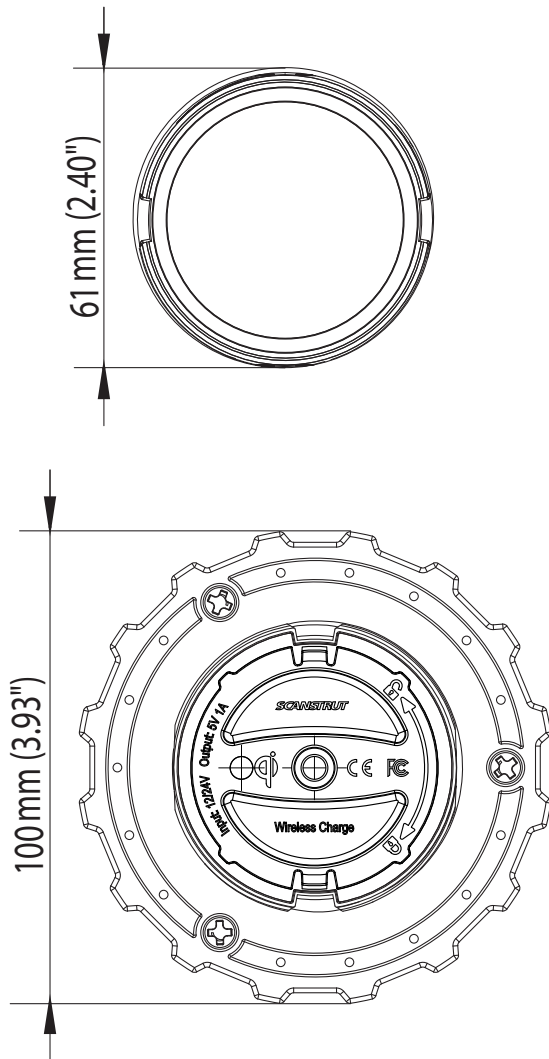

## Electrical info:

- Input Voltage Range: 10-30V DC (12/24V system)
- Input current max: 1.5A
- Output Power: 5W (5V,1A)
- Standby Power Draw : < 0.03W
- Qi, CE, FCC, ROHS Certified.

Waterproof Rating: IPX6

**SCANSTRUT**