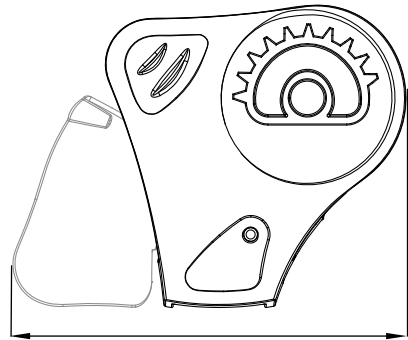

# Lowrance Hook 2 mount RL-521

For help & information  
email: [sales@scanstrut.com](mailto:sales@scanstrut.com)  
tel: +44 (0) 1392 531280

86.6mm (3.41")

46mm (1.81")

66.7mm (2.62")

197.5mm (7.78")

Product shown with RLS-AM Adjustable Body  
& RLS-401 Surface Mount

RLS-521 is compatible with the Lowrance  
HOOK2-4X/4XGPS/5X/5

**SCANSTRUT.**