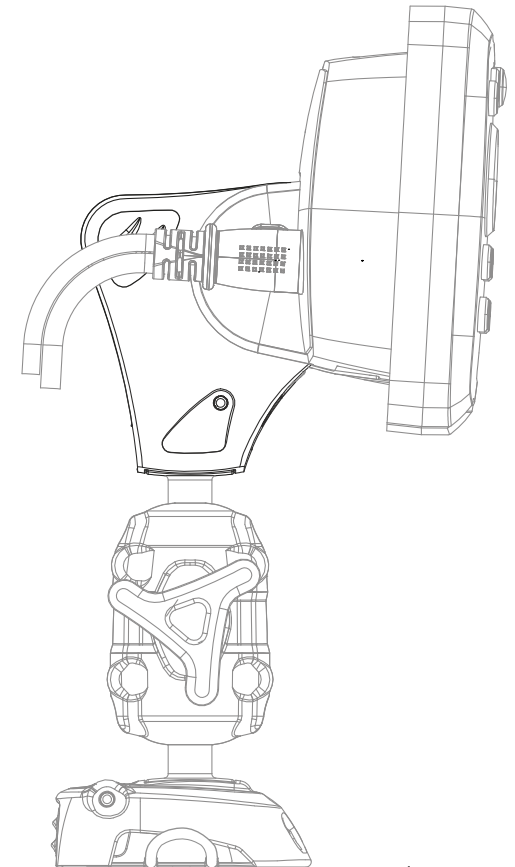

# Lowrance Hook 2 mount RL-521

For help & information  
email: [sales@scanstrut.com](mailto:sales@scanstrut.com)  
tel: +44 (0) 1392 531280

86.6mm (3.41")

46mm (1.81")

66.7mm (2.62")

197.5mm (7.78")

Product shown with RLS-AM Adjustable Body  
& RLS-401 Surface Mount

RLS-521 is compatible with the Lowrance  
HOOK2-4X/4XGPS/5X/5

**SCANSTRUT.**