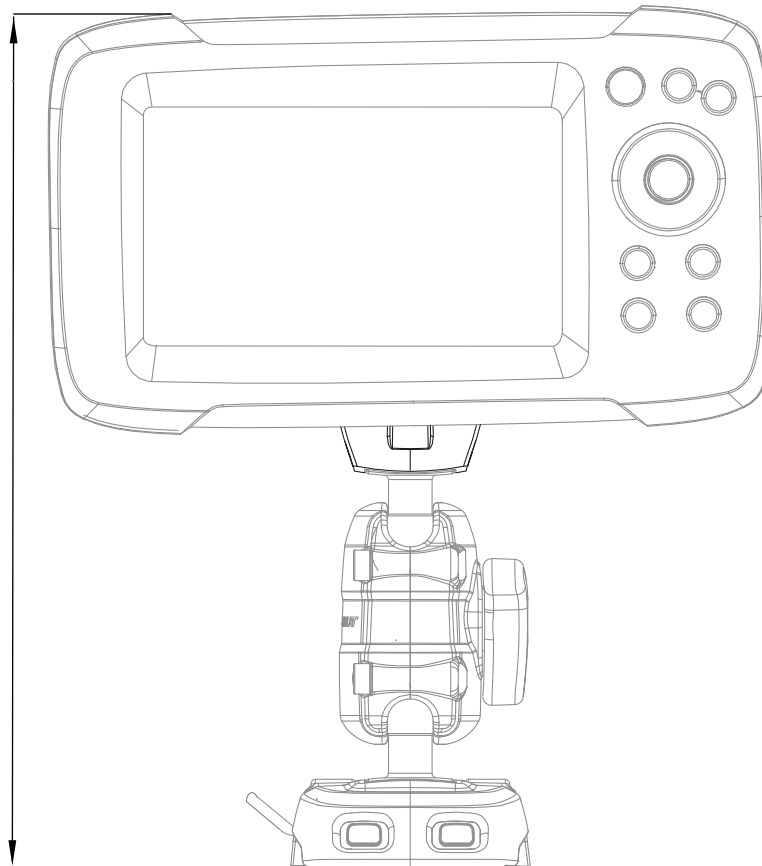

# Lowrance Hook 2 mount RL-521

For help & information  
email: [sales@scanstrut.com](mailto:sales@scanstrut.com)  
tel: +44 (0) 1392 531280

86.6mm (3.41")

46mm (1.81")

66.7mm (2.62")

197.5mm (7.78")

Product shown with RLS-AM Adjustable Body  
& RLS-401 Surface Mount

RLS-521 is compatible with the Lowrance  
HOOK2-4X/4XGPS/5X/5

**SCANSTRUT.**