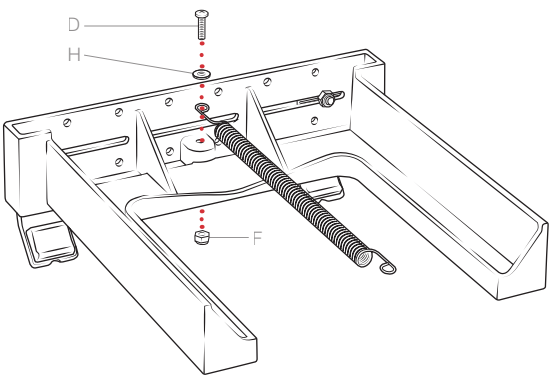

Parts Index

not to scale

Insert screw through center oval slot.

Adjust the side arm position to accommodate your laptop's thickness and to keep any needed ports open. Note the placement of the ridges when setting the arm height.

Repeat process for remaining side arms, keeping the ridge placement consistent.

RMR-INS-2343

Safety Precaution

Do not install this product near or over an airbag deployment area or in a location that obstructs the driver's vision or interferes with vehicle operation. National Products, Inc does not assume responsibility or liability for any such personal injury, death or property damage.

Parts Index

Not to scale

RMR-INS-VB-TP

Safety Precaution

Do not install this product near or over an airbag deployment area or in a location that obstructs the driver's vision or interferes with vehicle operation. National Products, Inc does not assume responsibility or liability for any such personal injury, death or property damage.