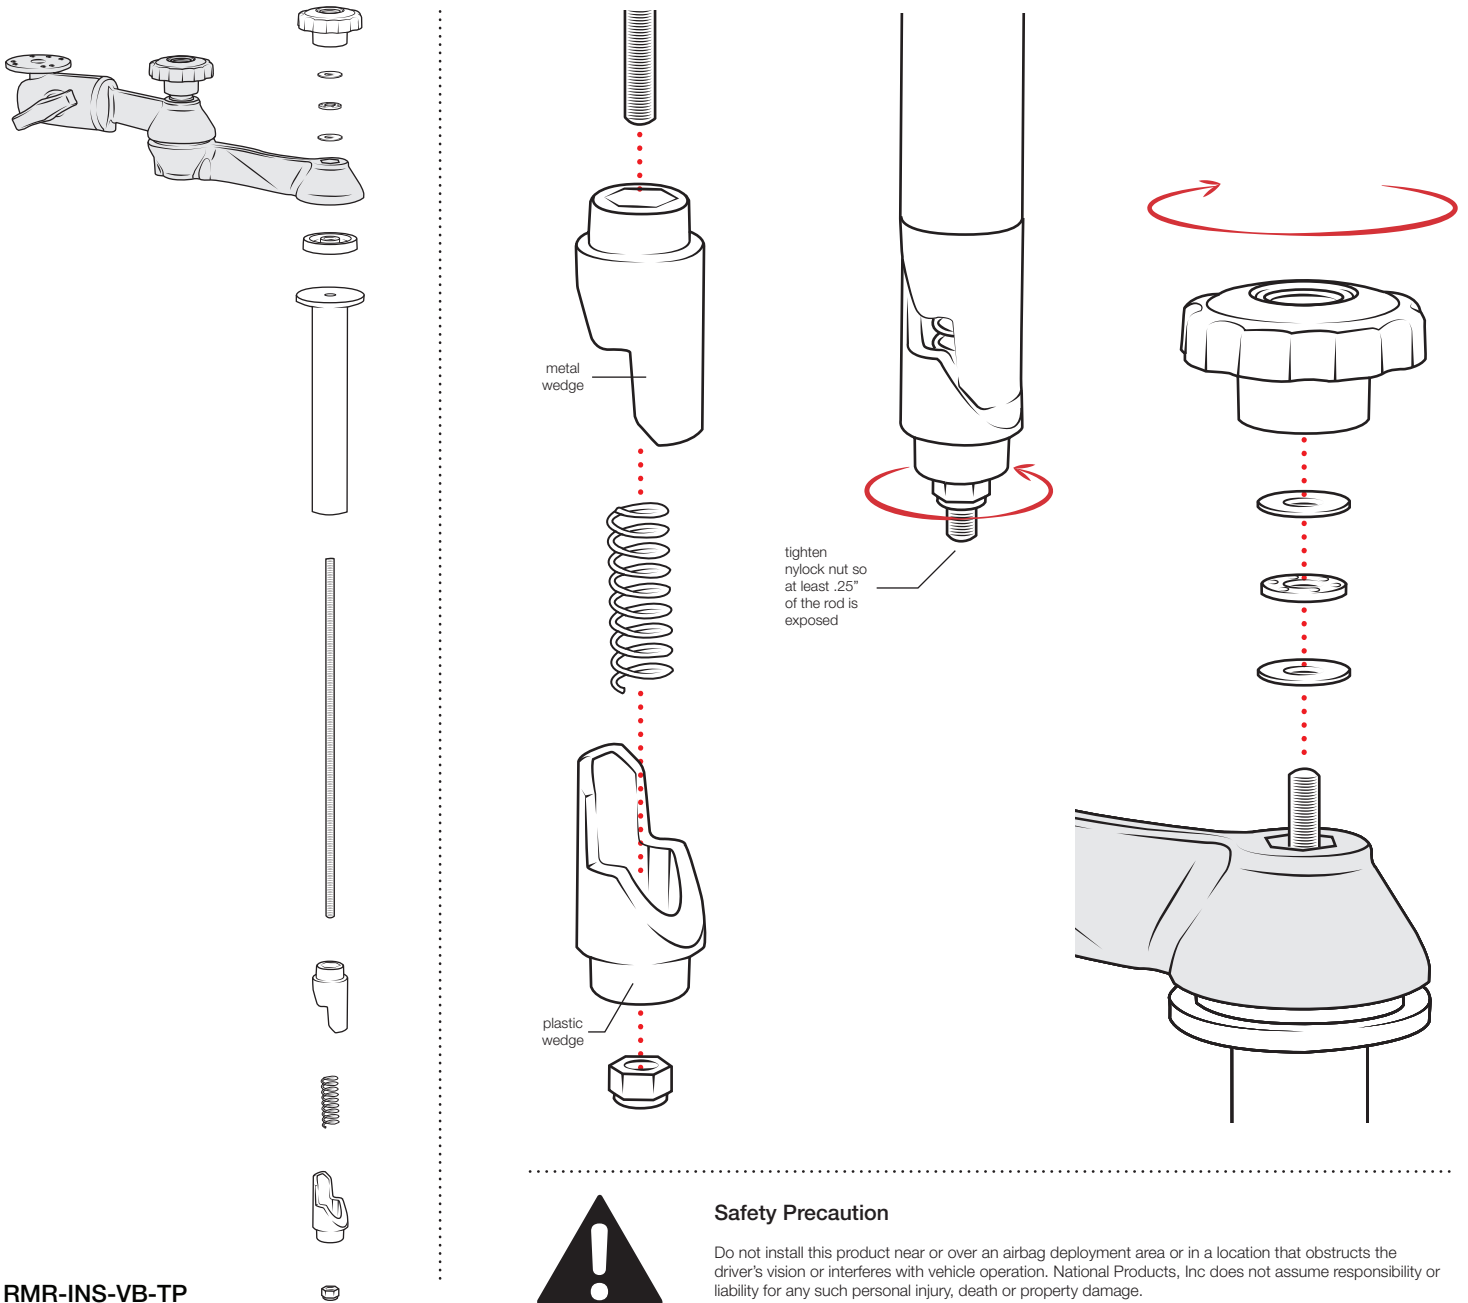

Parts Index

not to scale

Insert screw through center oval slot.

Adjust the side arm position to accommodate your laptop's thickness and to keep any needed ports open. Note the placement of the ridges when setting the arm height.

Repeat process for remaining side arms, keeping the ridge placement consistent.

RMR-INS-2343

Safety Precaution

Do not install this product near or over an airbag deployment area or in a location that obstructs the driver's vision or interferes with vehicle operation. National Products, Inc does not assume responsibility or liability for any such personal injury, death or property damage.

RMR-INS-2343

Safety Precaution

Do not install this product near or over an airbag deployment area or in a location that obstructs the driver's vision or interferes with vehicle operation. National Products, Inc does not assume responsibility or liability for any such personal injury, death or property damage.

Parts Index

Not to scale

RMR-INS-VB-TP

Safety Precaution

Do not install this product near or over an airbag deployment area or in a location that obstructs the driver's vision or interferes with vehicle operation. National Products, Inc does not assume responsibility or liability for any such personal injury, death or property damage.