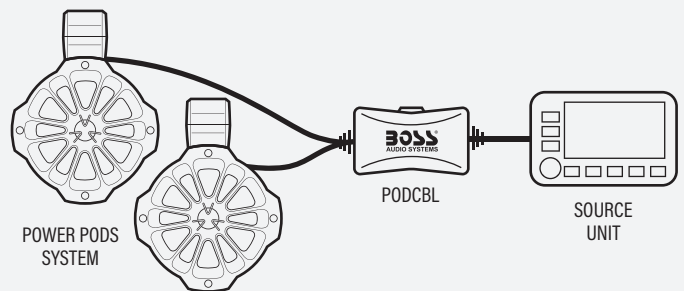

800.999.1236 | www.bossaudio.com

BOSS®
AUDIO SYSTEMS