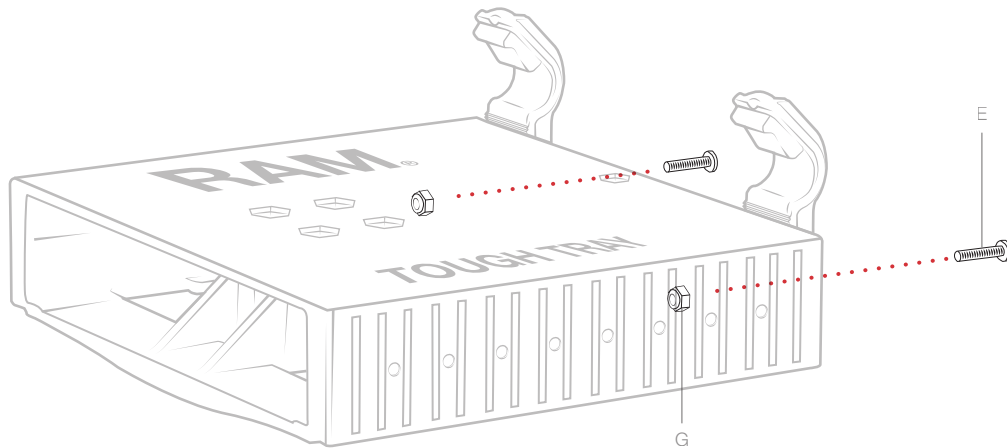

Parts Index

not to scale

Insert screw through center oval slot.

Adjust the side arm position to accommodate your laptop's thickness and to keep any needed ports open. Note the placement of the ridges when setting the arm height.

Repeat process for remaining side arms, keeping the ridge placement consistent.

RMR-INS-2343

Safety Precaution

Do not install this product near or over an airbag deployment area or in a location that obstructs the driver's vision or interferes with vehicle operation. National Products, Inc does not assume responsibility or liability for any such personal injury, death or property damage.