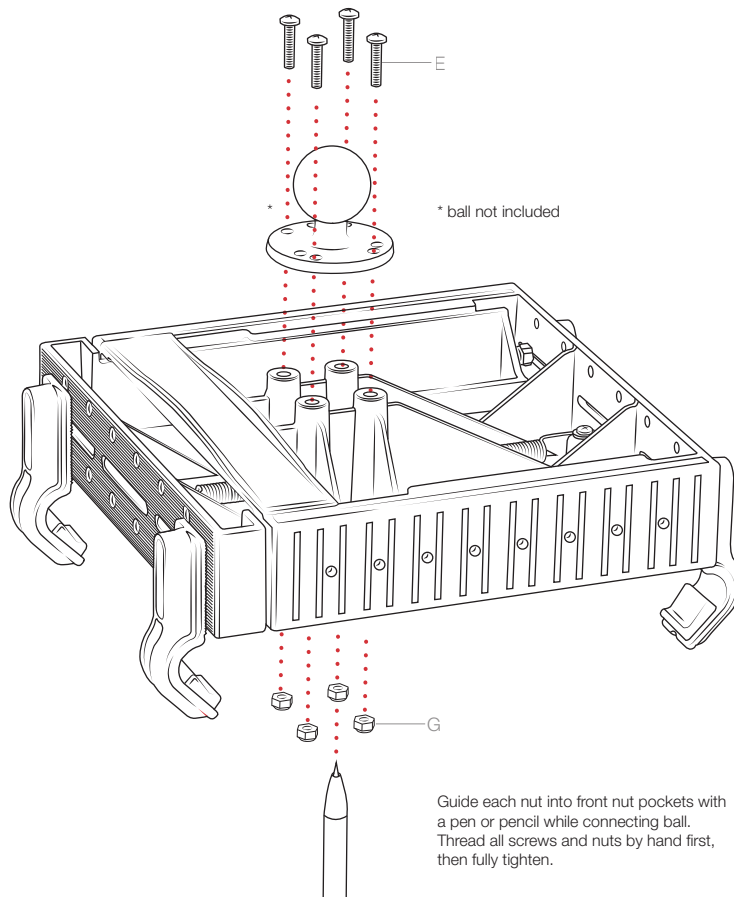

Parts Index

not to scale

Insert screw through center oval slot.

Adjust the side arm position to accommodate your laptop's thickness and to keep any needed ports open. Note the placement of the ridges when setting the arm height.

Repeat process for remaining side arms, keeping the ridge placement consistent.

RMR-INS-2343

Safety Precaution

Do not install this product near or over an airbag deployment area or in a location that obstructs the driver's vision or interferes with vehicle operation. National Products, Inc does not assume responsibility or liability for any such personal injury, death or property damage.

Parts Index

Not to scale

RMR-INS-VB-TP

Safety Precaution

Do not install this product near or over an airbag deployment area or in a location that obstructs the driver's vision or interferes with vehicle operation. National Products, Inc does not assume responsibility or liability for any such personal injury, death or property damage.