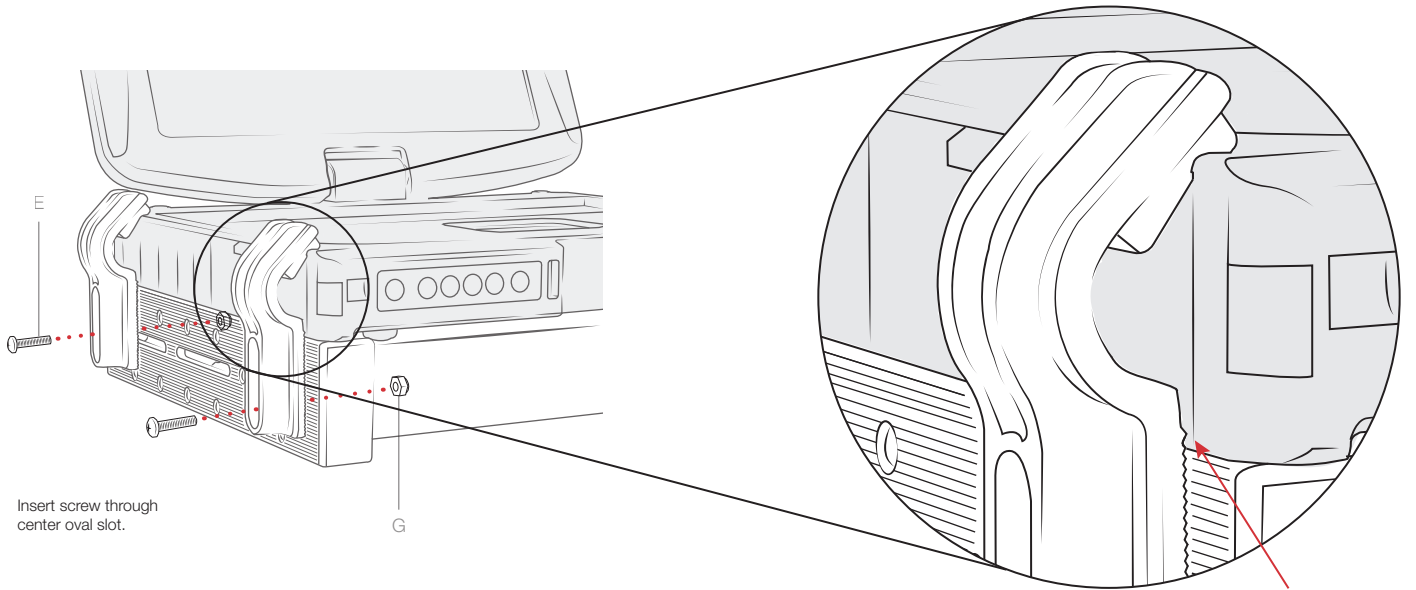

Parts Index

not to scale

Insert screw through center oval slot.

Adjust the side arm position to accommodate your laptop's thickness and to keep any needed ports open. Note the placement of the ridges when setting the arm height.

Repeat process for remaining side arms, keeping the ridge placement consistent.

RMR-INS-2343

Safety Precaution

Do not install this product near or over an airbag deployment area or in a location that obstructs the driver's vision or interferes with vehicle operation. National Products, Inc does not assume responsibility or liability for any such personal injury, death or property damage.