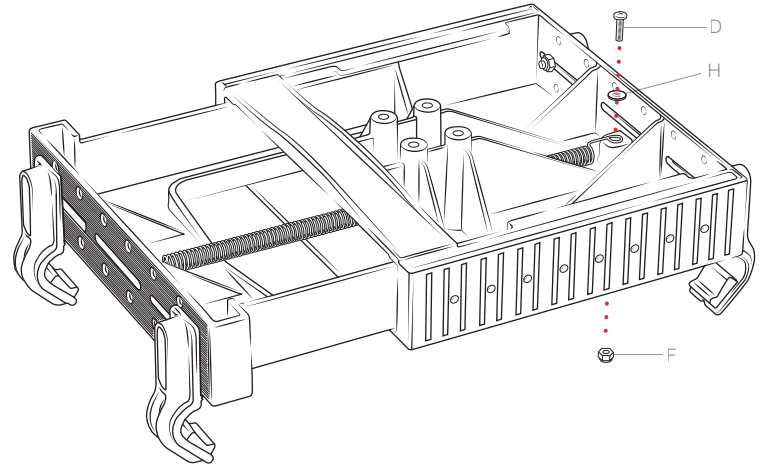

Parts Index

not to scale

Insert screw through center oval slot.

Adjust the side arm position to accommodate your laptop's thickness and to keep any needed ports open. Note the placement of the ridges when setting the arm height.

Repeat process for remaining side arms, keeping the ridge placement consistent.

RMR-INS-2343

Safety Precaution

Do not install this product near or over an airbag deployment area or in a location that obstructs the driver's vision or interferes with vehicle operation. National Products, Inc does not assume responsibility or liability for any such personal injury, death or property damage.