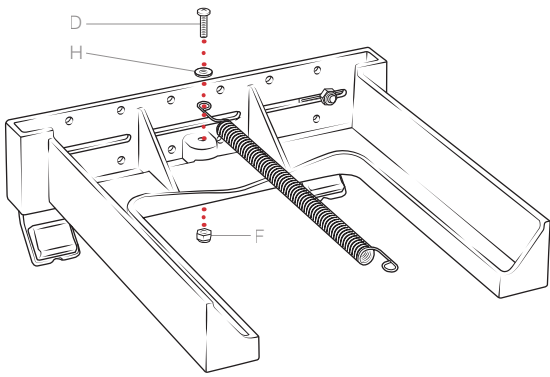

Parts Index

not to scale

Insert screw through center oval slot.

Adjust the side arm position to accommodate your laptop's thickness and to keep any needed ports open. Note the placement of the ridges when setting the arm height.

Repeat process for remaining side arms, keeping the ridge placement consistent.

RMR-INS-2343

Safety Precaution

Do not install this product near or over an airbag deployment area or in a location that obstructs the driver's vision or interferes with vehicle operation. National Products, Inc does not assume responsibility or liability for any such personal injury, death or property damage.

Parts Index

Not to scale

RMR-INS-VB-TP

Safety Precaution

Do not install this product near or over an airbag deployment area or in a location that obstructs the driver's vision or interferes with vehicle operation. National Products, Inc does not assume responsibility or liability for any such personal injury, death or property damage.