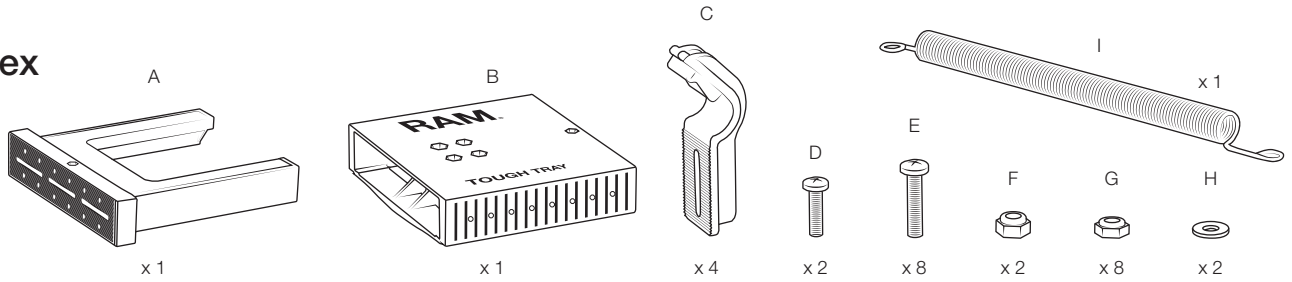

Parts Index

not to scale

Insert screw through center oval slot.

Adjust the side arm position to accommodate your laptop's thickness and to keep any needed ports open. Note the placement of the ridges when setting the arm height.

Repeat process for remaining side arms, keeping the ridge placement consistent.

RMR-INS-2343

Safety Precaution

Do not install this product near or over an airbag deployment area or in a location that obstructs the driver's vision or interferes with vehicle operation. National Products, Inc does not assume responsibility or liability for any such personal injury, death or property damage.