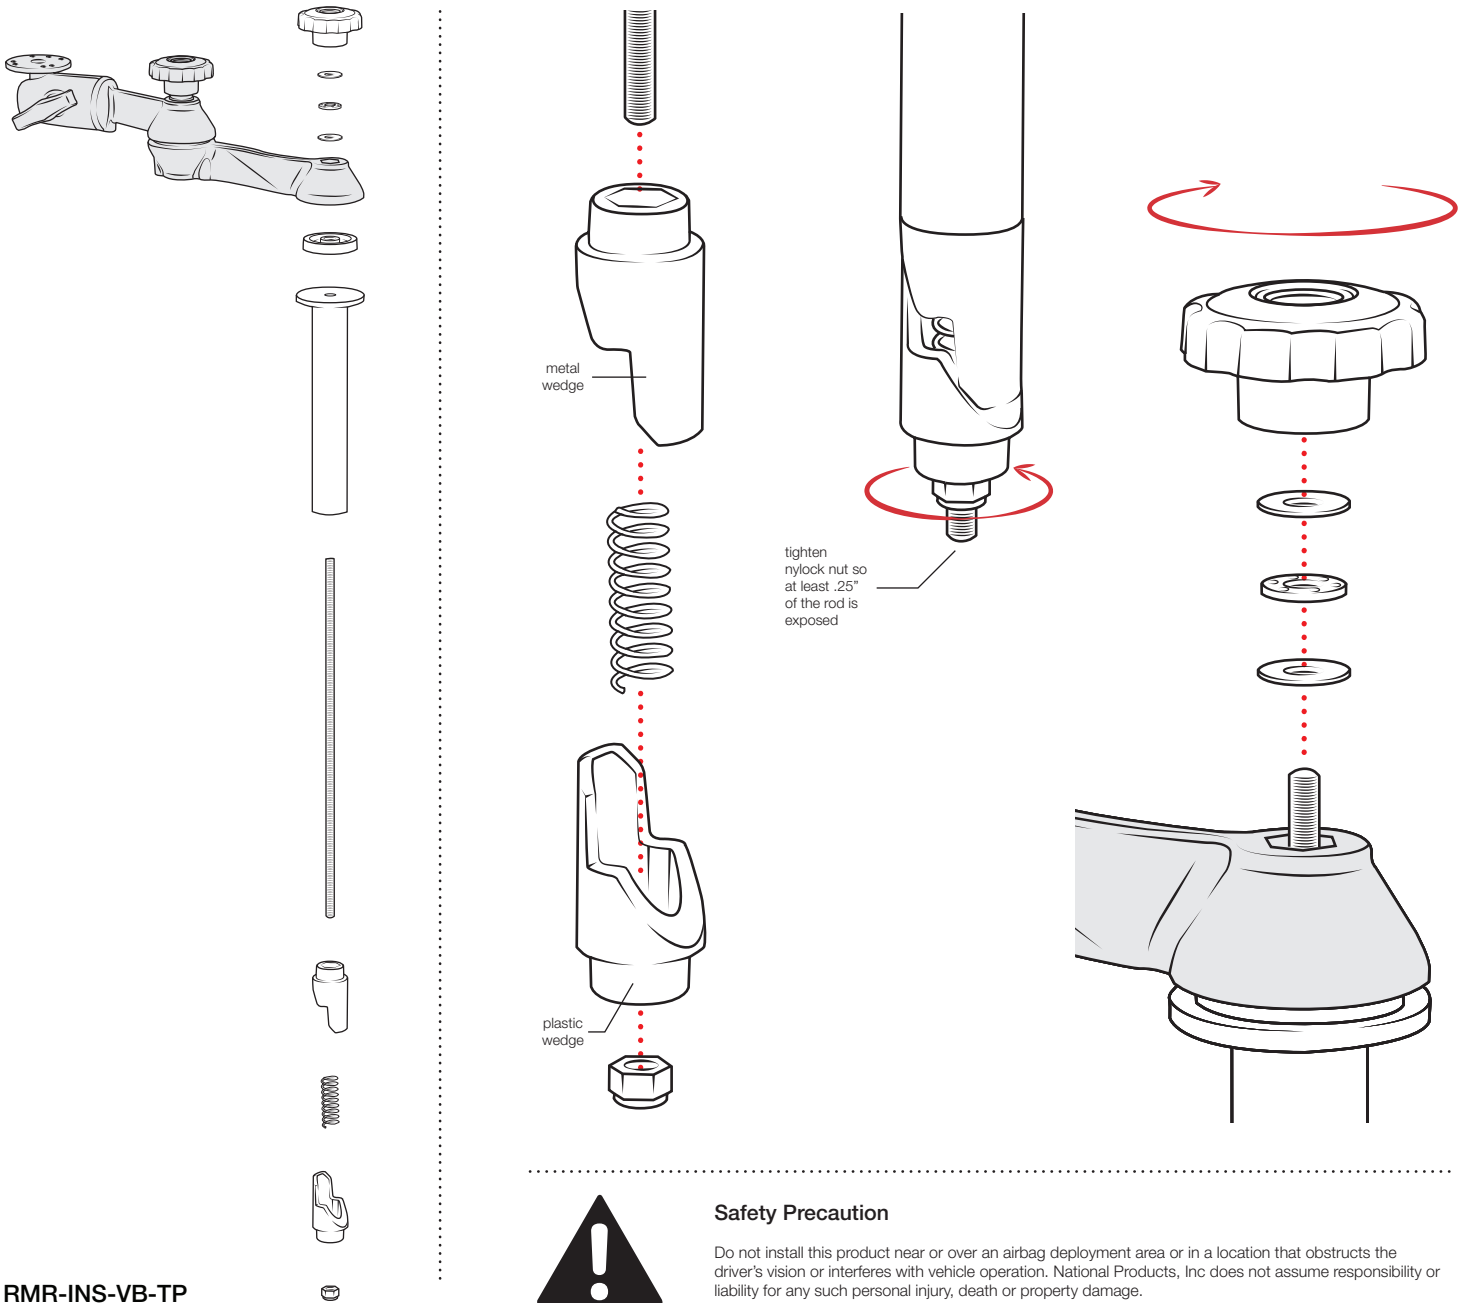

Parts Index

not to scale

Insert screw through center oval slot.

Adjust the side arm position to accommodate your laptop's thickness and to keep any needed ports open. Note the placement of the ridges when setting the arm height.

Repeat process for remaining side arms, keeping the ridge placement consistent.

RMR-INS-2343

Safety Precaution

Do not install this product near or over an airbag deployment area or in a location that obstructs the driver's vision or interferes with vehicle operation. National Products, Inc does not assume responsibility or liability for any such personal injury, death or property damage.

RMR-INS-2343

Safety Precaution

Do not install this product near or over an airbag deployment area or in a location that obstructs the driver's vision or interferes with vehicle operation. National Products, Inc does not assume responsibility or liability for any such personal injury, death or property damage.

Parts Index

Not to scale

RMR-INS-VB-TP

Safety Precaution

Do not install this product near or over an airbag deployment area or in a location that obstructs the driver's vision or interferes with vehicle operation. National Products, Inc does not assume responsibility or liability for any such personal injury, death or property damage.