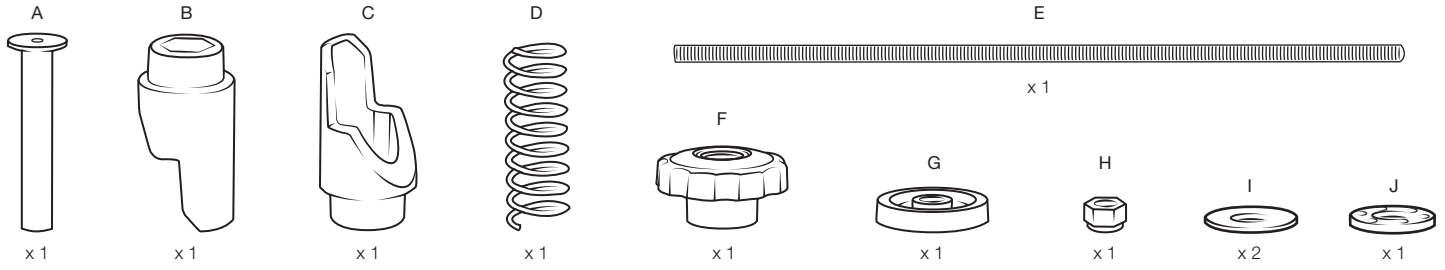

Parts Index

Not to scale

RMR-INS-VB-TP

Safety Precaution

Do not install this product near or over an airbag deployment area or in a location that obstructs the driver's vision or interferes with vehicle operation. National Products, Inc does not assume responsibility or liability for any such personal injury, death or property damage.