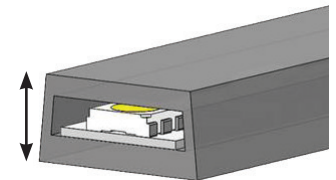

RECOMMENDED CONTROLLERS

- Simple single switch control with the SCM-SNLC
- Multi-Zone Control with SCM-ZC-KIT and SCM-MFD-LC-KIT

LED STRIP MOUNTING TRACK

SCM-AL-TRACK-1M

- 1 Meter, plastic, snap-in
- 2 mounting screws included

PRODUCT BEND DIRECTIONS SHOWN BELOW (↔)

SCM-AL-MINI-NEON

SCM-AL-NEON

SCM-AL-LED

INCLUDES:

- LED Lighting Strip
- Recommended clips
- 2 year standard warranty

SPECIFICATIONS	SCM-AL-MINI-NEON	SCM-AL-NEON	SCM-AL-LED
LEDs per meter	120	96	60
Cut Segments	25mm	31.25mm	50mm
Power	15W/M	15W/M	15W/M
Current draw	1.2Amp/M	1.2Amp/M	1.2Amp/M
Dimensions	0.4" X 0.4" (10mm x 11mm)	0.5" X 0.8" (13mm X 20mm)	0.2" X 0.5" (5mm X 12mm)
Compatible with Track	No	Yes	Yes
Voltage	12V Only	12V Only	12V Only
Color	RGB	RGB	RGB
Jacket Material	Silicone	Silicone	Silicone
Beam Angle	120	120	120
Operating Temp	-30 - 60°C Ambient temp. (Ta)	-30 - 60°C Ambient temp. (Ta)	-30 - 60°C Ambient temp. (Ta)
Lead Wire	20' (6m)	20' (6m)	20' (6m)
Bend Radius	1" (25mm)	1 1/2" (38mm)	1/2" (13mm)

PART #	SCM-AL-MINI-NEON-08	SCM-AL-MINI-NEON-16	SCM-AL-NEON-08	SCM-AL-NEON-16	SCM-AL-LED-08	SCM-AL-LED-16
LENGTH	8' (2.5m)	16' (5m)	8' (2.5m)	16' (5m)	8' (2.5m)	16' (5m)
CLIPS & END CAPS	8 Clips 1 End Cap	16 Clips 2 End Cap	8 Clips 1 End Cap	16 Clips 2 End Cap	8 Clips 1 End Cap	16 Clips 2 End Cap