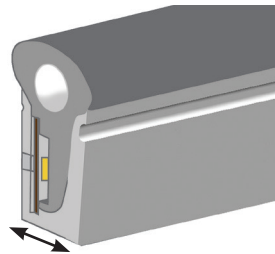

SPECIFICATIONS

- IP67 waterproof design
- 20' (6 m) of four conductor wire
- Color coded wires for ease in installation (Black wire - Common +12V, red, green and blue wires correspond to red, green and blue LED channels)

RECOMMENDED CONTROLLERS

- Simple single switch control with the SCM-SNLC
- Multi-Zone Control with SCM-ZC-KIT and SCM-MFD-LC-KIT

LED STRIP MOUNTING TRACK

SCM-AL-TRACK-1M

- 1 Meter, plastic, snap-in
- 2 mounting screws included

PRODUCT BEND DIRECTIONS SHOWN BELOW (↔)

SCM-AL-MINI-NEON

SCM-AL-NEON

SCM-AL-LED

INCLUDES:

- LED Lighting Strip
- Recommended clips
- 2 year standard warranty

SPECIFICATIONS	SCM-AL-MINI-NEON	SCM-AL-NEON	SCM-AL-LED
LEDs per meter	120	96	60
Cut Segments	25mm	31.25mm	50mm
Power	15W/M	15W/M	15W/M
Current draw	1.2Amp/M	1.2Amp/M	1.2Amp/M
Dimensions	0.4" X 0.4" (10mm x 11mm)	0.5" X 0.8" (13mm X 20mm)	0.2" X 0.5" (5mm X 12mm)
Compatible with Track	No	Yes	Yes
Voltage	12V Only	12V Only	12V Only
Color	RGB	RGB	RGB
Jacket Material	Silicone	Silicone	Silicone
Beam Angle	120	120	120
Operating Temp	-30 - 60°C Ambient temp. (Ta)	-30 - 60°C Ambient temp. (Ta)	-30 - 60°C Ambient temp. (Ta)
Lead Wire	20' (6m)	20' (6m)	20' (6m)
Bend Radius	1" (25mm)	1 1/2" (38mm)	1/2" (13mm)