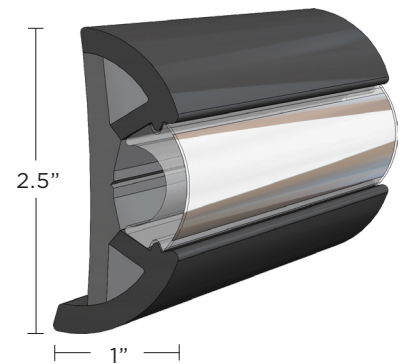

SUPROFLEX RUB RAIL

IDEAL
FOR BOATS
UP TO 65'

Introducing the SuproFlex Vinyl Rub Rail Kits – a whole new family of Rub Rail kits with our patented Flex Chrome Inserts. The SuproFlex Rub Rail fuses together two levels of hardness that provide a higher-impact resistance. The Flex Chrome Insert gives boats the seamless look of stainless steel but with significantly reduced costs of materials and installation time. SuproFlex Rub Rail easily forms along the contours of a boat without deforming and requires minimal heating when bending.

- Tight-radius bending can be made with minimal heating
- Easy handling making these rub rails a good choice for do-it-yourself boaters
- Accepts flex chrome insert V12-0307CP, V12-9980CP and V12-0307GRD
- Kit includes SuproFlex Rub Rail, Flex Chrome Insert, stainless-steel end caps and stainless-steel mounting screws

V11-9960

V11-9990

V11-9970

SUPROFLEX KITS

PART NUMBER	DESCRIPTION	COLOR	LENGTH	INSERT	UPC
V11-9960BBK60-2	SuproFlex, small, 1.6" X .78"	Black	60'	V12-0307CP	6310040900003
V11-9960WCM60-2	SuproFlex, small, 1.6" X .78"	Frosty White	60'	V12-0307CP	6310050900019
V11-9990BBK60-2	SuproFlex, medium, 2" x 0.91"	Black	60'	V12-0307CP	6310110900072
V11-9990WCM60-2	SuproFlex, medium, 2" x 0.91"	Frosty White	60'	V12-0307CP	6310100900066
V11-9990BBK80-2	SuproFlex, medium, 2" x 0.91"	Black	80'	V12-0307CP	6310060900025
V11-9990WCM80-2	SuproFlex, medium, 2" x 0.91"	Frosty White	80'	V12-0307CP	6310070900031
V11-9990GRD80-2	SuproFlex, medium, 2" x 0.91"	Gray	80'	V12-0307GRD	6310500900460

SUPROFLEX V11-9970

PART NUMBER	DESCRIPTION	COLOR/FINISH	LENGTH	INSERT	UPC
V11-9970BKA100-1	SuproFlex, large, 2.5" x 1"	Black	100'	V12-9980CP*	6310080900047
V12-9980CP100-1	Flex Chrome Insert	Clear	100'	-	6310090900053
F16-0276	Stainless Steel End Cap (for V11-9970)	Polished	-	-	6310150900115