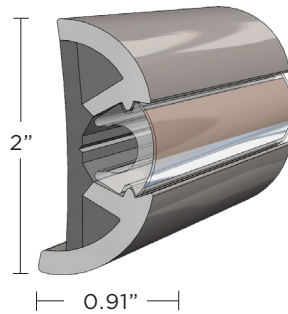

SUPROFLEX RUB RAIL

IDEAL
FOR BOATS
UP TO 65'

Introducing the SuproFlex Vinyl Rub Rail Kits – a whole new family of Rub Rail kits with our patented Flex Chrome Inserts. The SuproFlex Rub Rail fuses together two levels of hardness that provide a higher-impact resistance. The Flex Chrome Insert gives boats the seamless look of stainless steel but with significantly reduced costs of materials and installation time. SuproFlex Rub Rail easily forms along the contours of a boat without deforming and requires minimal heating when bending.

- Tight-radius bending can be made with minimal heating
- Easy handling making these rub rails a good choice for do-it-yourself boaters
- Accepts flex chrome insert V12-0307CP, V12-9980CP and V12-0307GRD
- Kit includes SuproFlex Rub Rail, Flex Chrome Insert, stainless-steel end caps and stainless-steel mounting screws

V11-9960

V11-9990

V11-9970

SUPROFLEX KITS

PART NUMBER	DESCRIPTION	COLOR	LENGTH	INSERT	UPC
V11-9960BBK60-2	SuproFlex, small, 1.6" X .78"	Black	60'	V12-0307CP	6310040900003
V11-9960WCM60-2	SuproFlex, small, 1.6" X .78"	Frosty White	60'	V12-0307CP	6310050900019
V11-9990BBK60-2	SuproFlex, medium, 2" x 0.91"	Black	60'	V12-0307CP	6310110900072
V11-9990WCM60-2	SuproFlex, medium, 2" x 0.91"	Frosty White	60'	V12-0307CP	6310100900066
V11-9990BBK80-2	SuproFlex, medium, 2" x 0.91"	Black	80'	V12-0307CP	6310060900025
V11-9990WCM80-2	SuproFlex, medium, 2" x 0.91"	Frosty White	80'	V12-0307CP	6310070900031
V11-9990GRD80-2	SuproFlex, medium, 2" x 0.91"	Gray	80'	V12-0307GRD	6310500900460

SUPROFLEX V11-9970

PART NUMBER	DESCRIPTION	COLOR/FINISH	LENGTH	INSERT	UPC
V11-9970BKA100-1	SuproFlex, large, 2.5" x 1"	Black	100'	V12-9980CP*	6310080900047
V12-9980CP100-1	Flex Chrome Insert	Clear	100'	-	6310090900053
F16-0276	Stainless Steel End Cap (for V11-9970)	Polished	-	-	6310150900115