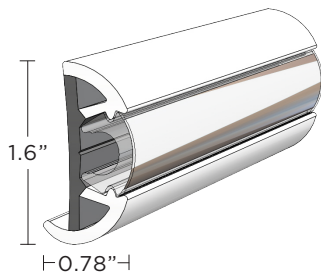

SUPROFLEX RUB RAIL

IDEAL
FOR BOATS
UP TO 65'

Introducing the SuproFlex Vinyl Rub Rail Kits – a whole new family of Rub Rail kits with our patented Flex Chrome Inserts. The SuproFlex Rub Rail fuses together two levels of hardness that provide a higher-impact resistance. The Flex Chrome Insert gives boats the seamless look of stainless steel but with significantly reduced costs of materials and installation time. SuproFlex Rub Rail easily forms along the contours of a boat without deforming and requires minimal heating when bending.

- Tight-radius bending can be made with minimal heating
- Easy handling making these rub rails a good choice for do-it-yourself boaters
- Accepts flex chrome insert V12-0307CP, V12-9980CP and V12-0307GRD
- Kit includes SuproFlex Rub Rail, Flex Chrome Insert, stainless-steel end caps and stainless-steel mounting screws

V11-9960

V11-9990

V11-9970

SUPROFLEX KITS

PART NUMBER	DESCRIPTION	COLOR	LENGTH	INSERT	UPC
V11-9960BBK60-2	SuproFlex, small, 1.6" X .78"	Black	60'	V12-0307CP	6310040900003
V11-9960WCM60-2	SuproFlex, small, 1.6" X .78"	Frosty White	60'	V12-0307CP	6310050900019
V11-9990BBK60-2	SuproFlex, medium, 2" x 0.91"	Black	60'	V12-0307CP	6310110900072
V11-9990WCM60-2	SuproFlex, medium, 2" x 0.91"	Frosty White	60'	V12-0307CP	6310100900066
V11-9990BBK80-2	SuproFlex, medium, 2" x 0.91"	Black	80'	V12-0307CP	6310060900025
V11-9990WCM80-2	SuproFlex, medium, 2" x 0.91"	Frosty White	80'	V12-0307CP	6310070900031
V11-9990GRD80-2	SuproFlex, medium, 2" x 0.91"	Gray	80'	V12-0307GRD	6310500900460

SUPROFLEX V11-9970

PART NUMBER	DESCRIPTION	COLOR/FINISH	LENGTH	INSERT	UPC
V11-9970BKA100-1	SuproFlex, large, 2.5" x 1"	Black	100'	V12-9980CP*	6310080900047
V12-9980CP100-1	Flex Chrome Insert	Clear	100'	-	6310090900053
F16-0276	Stainless Steel End Cap (for V11-9970)	Polished	-	-	6310150900115