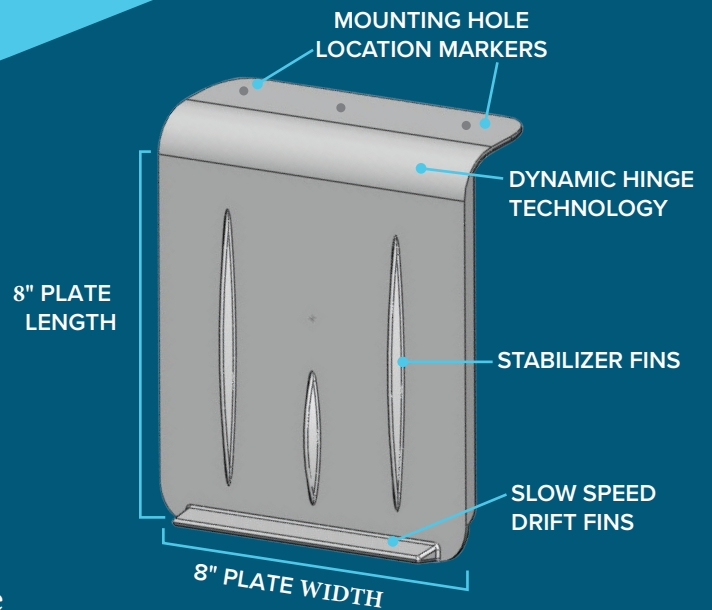

HYDROPLANE

A HYDRODYNAMIC SYSTEM FOR THE DYNAMIC BOATER

INCREASE TOP SPEED WITH
HYDRO DYNAMIC LIFT

**GUARANTEED
PERFORMANCE**
OR YOUR MONEY BACK!

PERFORMANCE TRIM TABS FOR SMALL BOATS UNDER 16' 10 TO 40 HP.

- Reduces Fuel Consumption
- Installation in Minutes
- Faster Time to Plane With Reduced Bow Rise
- Uses Hydrodynamic Lift
- Eliminates Porpoising
- Creates Balance
- Increases Speed

BOTTOM VIEW

Nauticus
Incorporated®