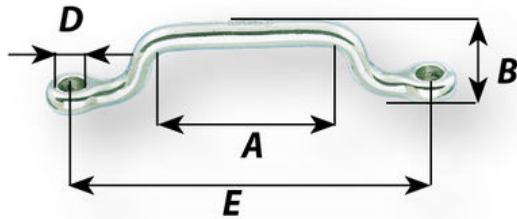

Webbing eye strap - Dia 4 mm - Spacing: 56 mm

Part #9211

Description

Drop-forged webbing eye straps with high quality stainless steel (316L)
Outstanding strength
Specific use for webbing

Applications

Perfect solution to attach webbing

Technical information

Materials	316L stainless steel grade
Weight (g)	7
A (mm)	28
B (mm)	5
D diameter (mm)	4
E (mm)	56

Caption

Working load (WL) : for nautical applications

Working Load Limit (WLL): for industrial applications only.
The safety factor is 5 times the breaking load.
 $WLL = \text{Breaking load} / 5$