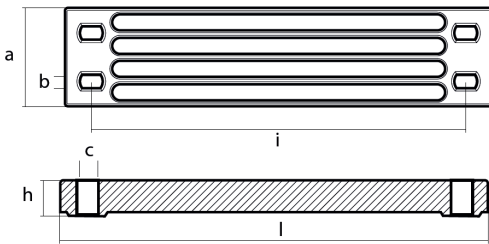

## 01112-1

Yamaha - Serie 01112-1

**ZN** Zinc Brand: Yamaha

Yamaha Bar anode for engine bracket - Barra per supporto motore Yamaha  
 Yamaha 200-300 HP

### Product technical specification

COD	kg	lbs		l	a	c	h	i
01112-1	0.63	1.39	mm	201	47	6.5x11	17	180
			inch	7.91	1.85	0.25x0.43	0.67	7.09

### Main features

**Catalog page:** 308

**Where it is installed:** Yamaha 200-300 HP

**Original code:** 6AW-45251-00

**Production method:** d

**Sold in the kit:** KITYAMAHA300-350;  
 KITYAMAHA300-350XP