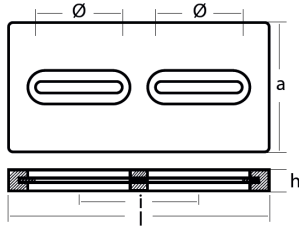

TEC-DIVERSD

Rectangular plates with insert HC 140 - 160 - Serie TEC-DIVERSD

ZN Zinc Brand: n/a 

USA plate 305X152X25 H.C.140 DIVERS

Product technical specification

COD	kg	lbs		i	l	a	h	Ø
TEC-DIVERSD	6.66	14.68	mm	140	305	152	25	13x102
			inch	5.51	12.01	5.98	0.98	0.51x4.02

Main features

Catalog page: 55

Production method: d

Other information

Barcode: 8052744982113

Boat type: Yacht & Superyacht

Specific: Rectangular plate with insert